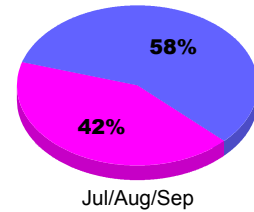

**Membership Results
2012-2013**

**Membership
2011-2012**

Month	Net Memb Goal	Actual New Memb	Actual Dropped Memb	Gain/Loss of Memb	Gain/Loss of Memb
Jul/Aug/Sep		24	-45	-21	-32
Totals		24	-45	-21	-32

Membership Results 2012-2013

Goal, New, Dropped, Gain/Loss

Comparison of Membership Gain/Loss

Current Year Compared to the Previous Year

Gender Comparison 2012-2013

Male Female