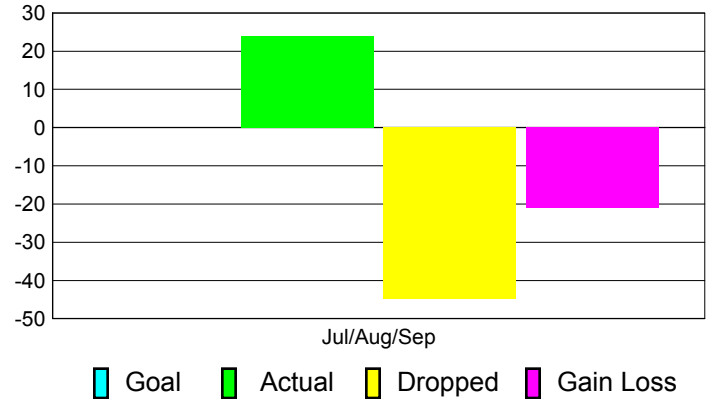

Membership Results 2012-2013

Goal, New, Dropped, Gain/Loss